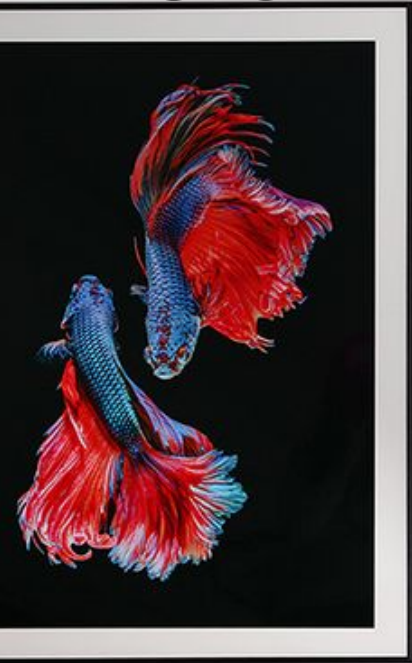

BOUCLÉ

COLLECTION