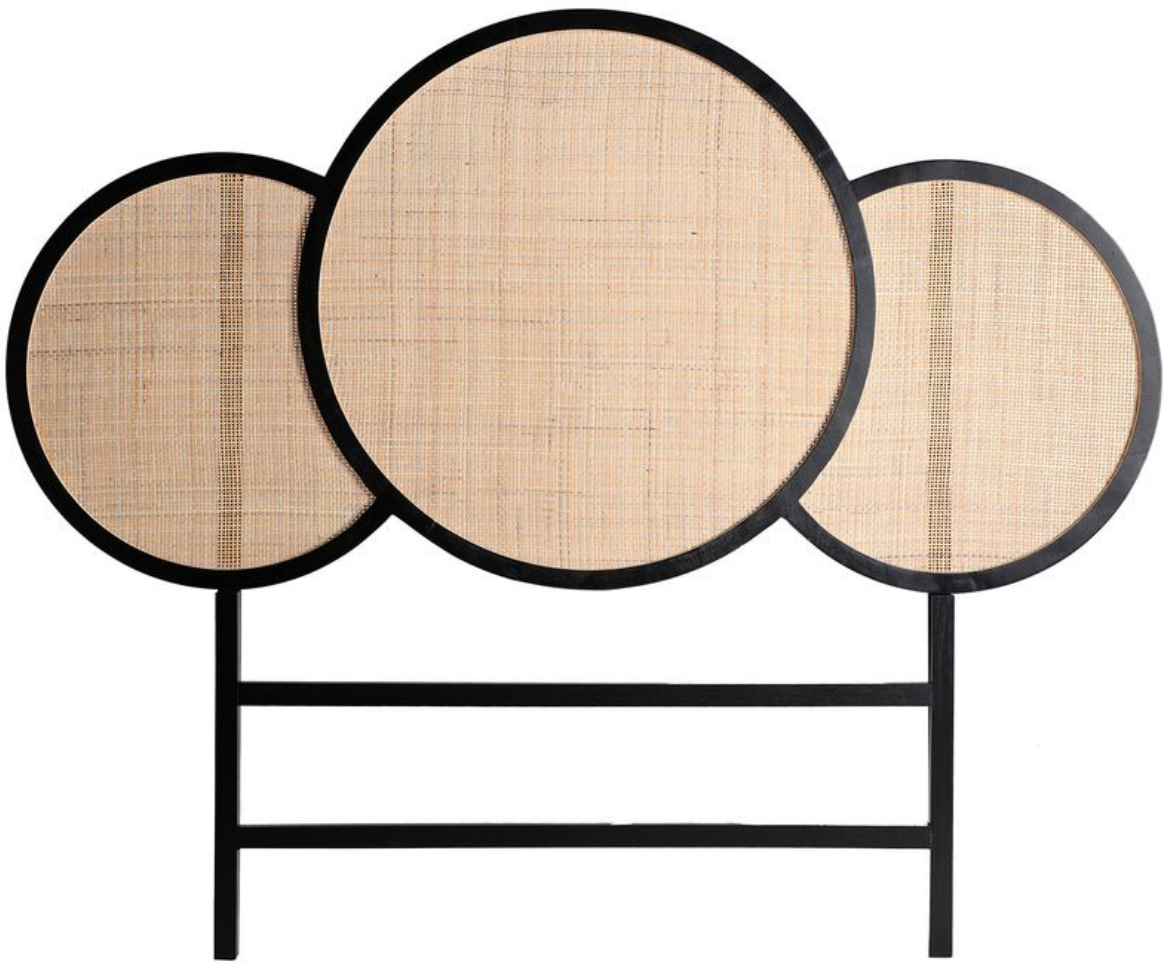

BEILEN COLLECTION

BEILEN CONSOLE TABLE
REF. 29805

Noble materials and natural woods feature at Lastdeco in a series of pieces that convey us to the purest and most sustainable setting; bringing nature closer to home. The Beilen collection's sideboard conveys the warmth we are talking about with its black pine wood structure combined with a rattan latticework. With a Nordic style, it's a perfect piece to decorate your bedroom.

Measurements: 101x31x85 cm.

BEILEN
HEADBOARD
REF. 32192

BEILEN ROOM DIVIDER
REF. 32193

BEILEN

BEILEN
BEDSIDE
TABLE
REF. 33091

**BEILEN
BEDSIDE
TABLE
REF. 32186**

Bedside table beilen, black/natural colour, style northern / nordic. Made of pine wood, combined with rattan and mdf wood.

43 LONG X 37 WIDTH X 55 HIGHT

**BEILEN
WARDROBE
REF. 33908**

The Beilen Cabinet, with its black and natural combination and design inspired by Nordic minimalism, is both functional and aesthetic. Made of pine wood and reinforced with iron, this detachable cabinet is perfect for adding a touch of Scandinavian elegance to your living room. Ideal as a bar cabinet, auxiliary storage, or for general storage. It combines the robustness of iron with the warmth of wood, offering a sophisticated and versatile storage solution.

75 LONG X 40 WIDTH X 180 HIGHT

LAST
DECO