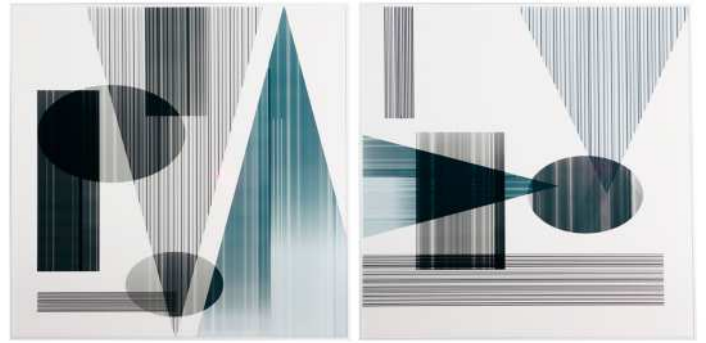

80 LONG X 3 WIDTH X 60 HIGHT

CANVAS / WALL ART

ZALI WALL ART (SET OF 2)

REF. 31058
80x3x80

MELKA WALL ART (SET OF 2)

REF. 31056
80x5x80

KRISTA WALL ART (SET OF 2)

REF. 31057
80x4x80