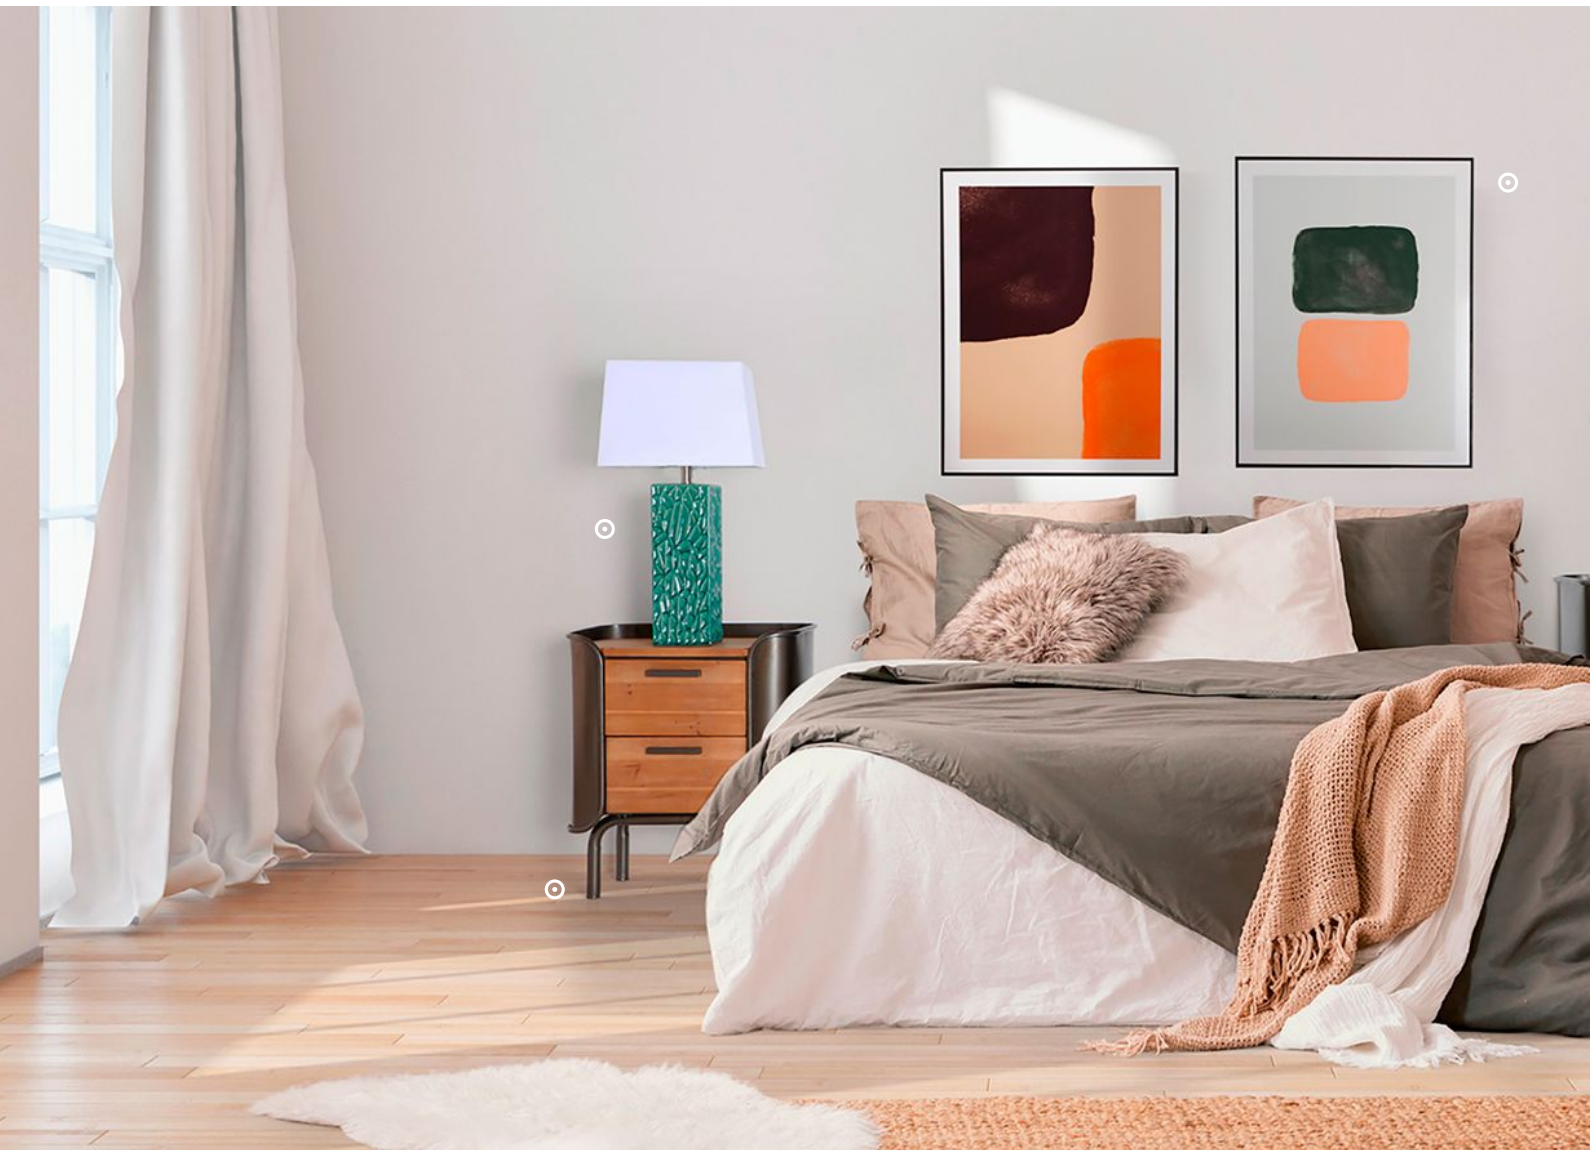

CANVAS / WALL ART