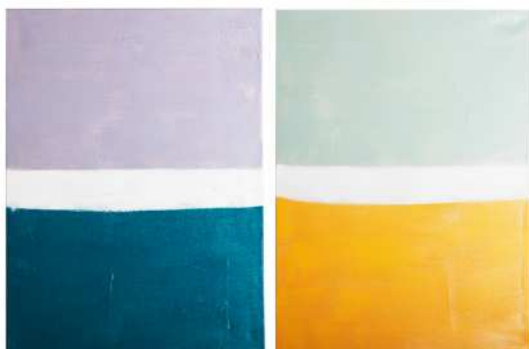

LUDKA CANVAS (SET OF 2)

REF. 31059
60x4x80